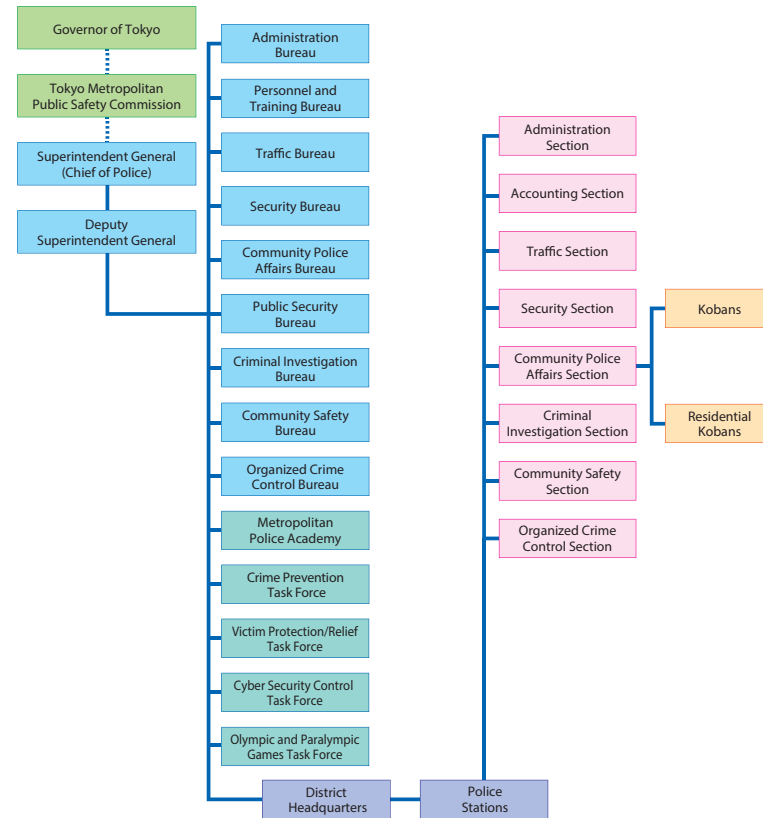

TMPD ORGANIZATION CHART